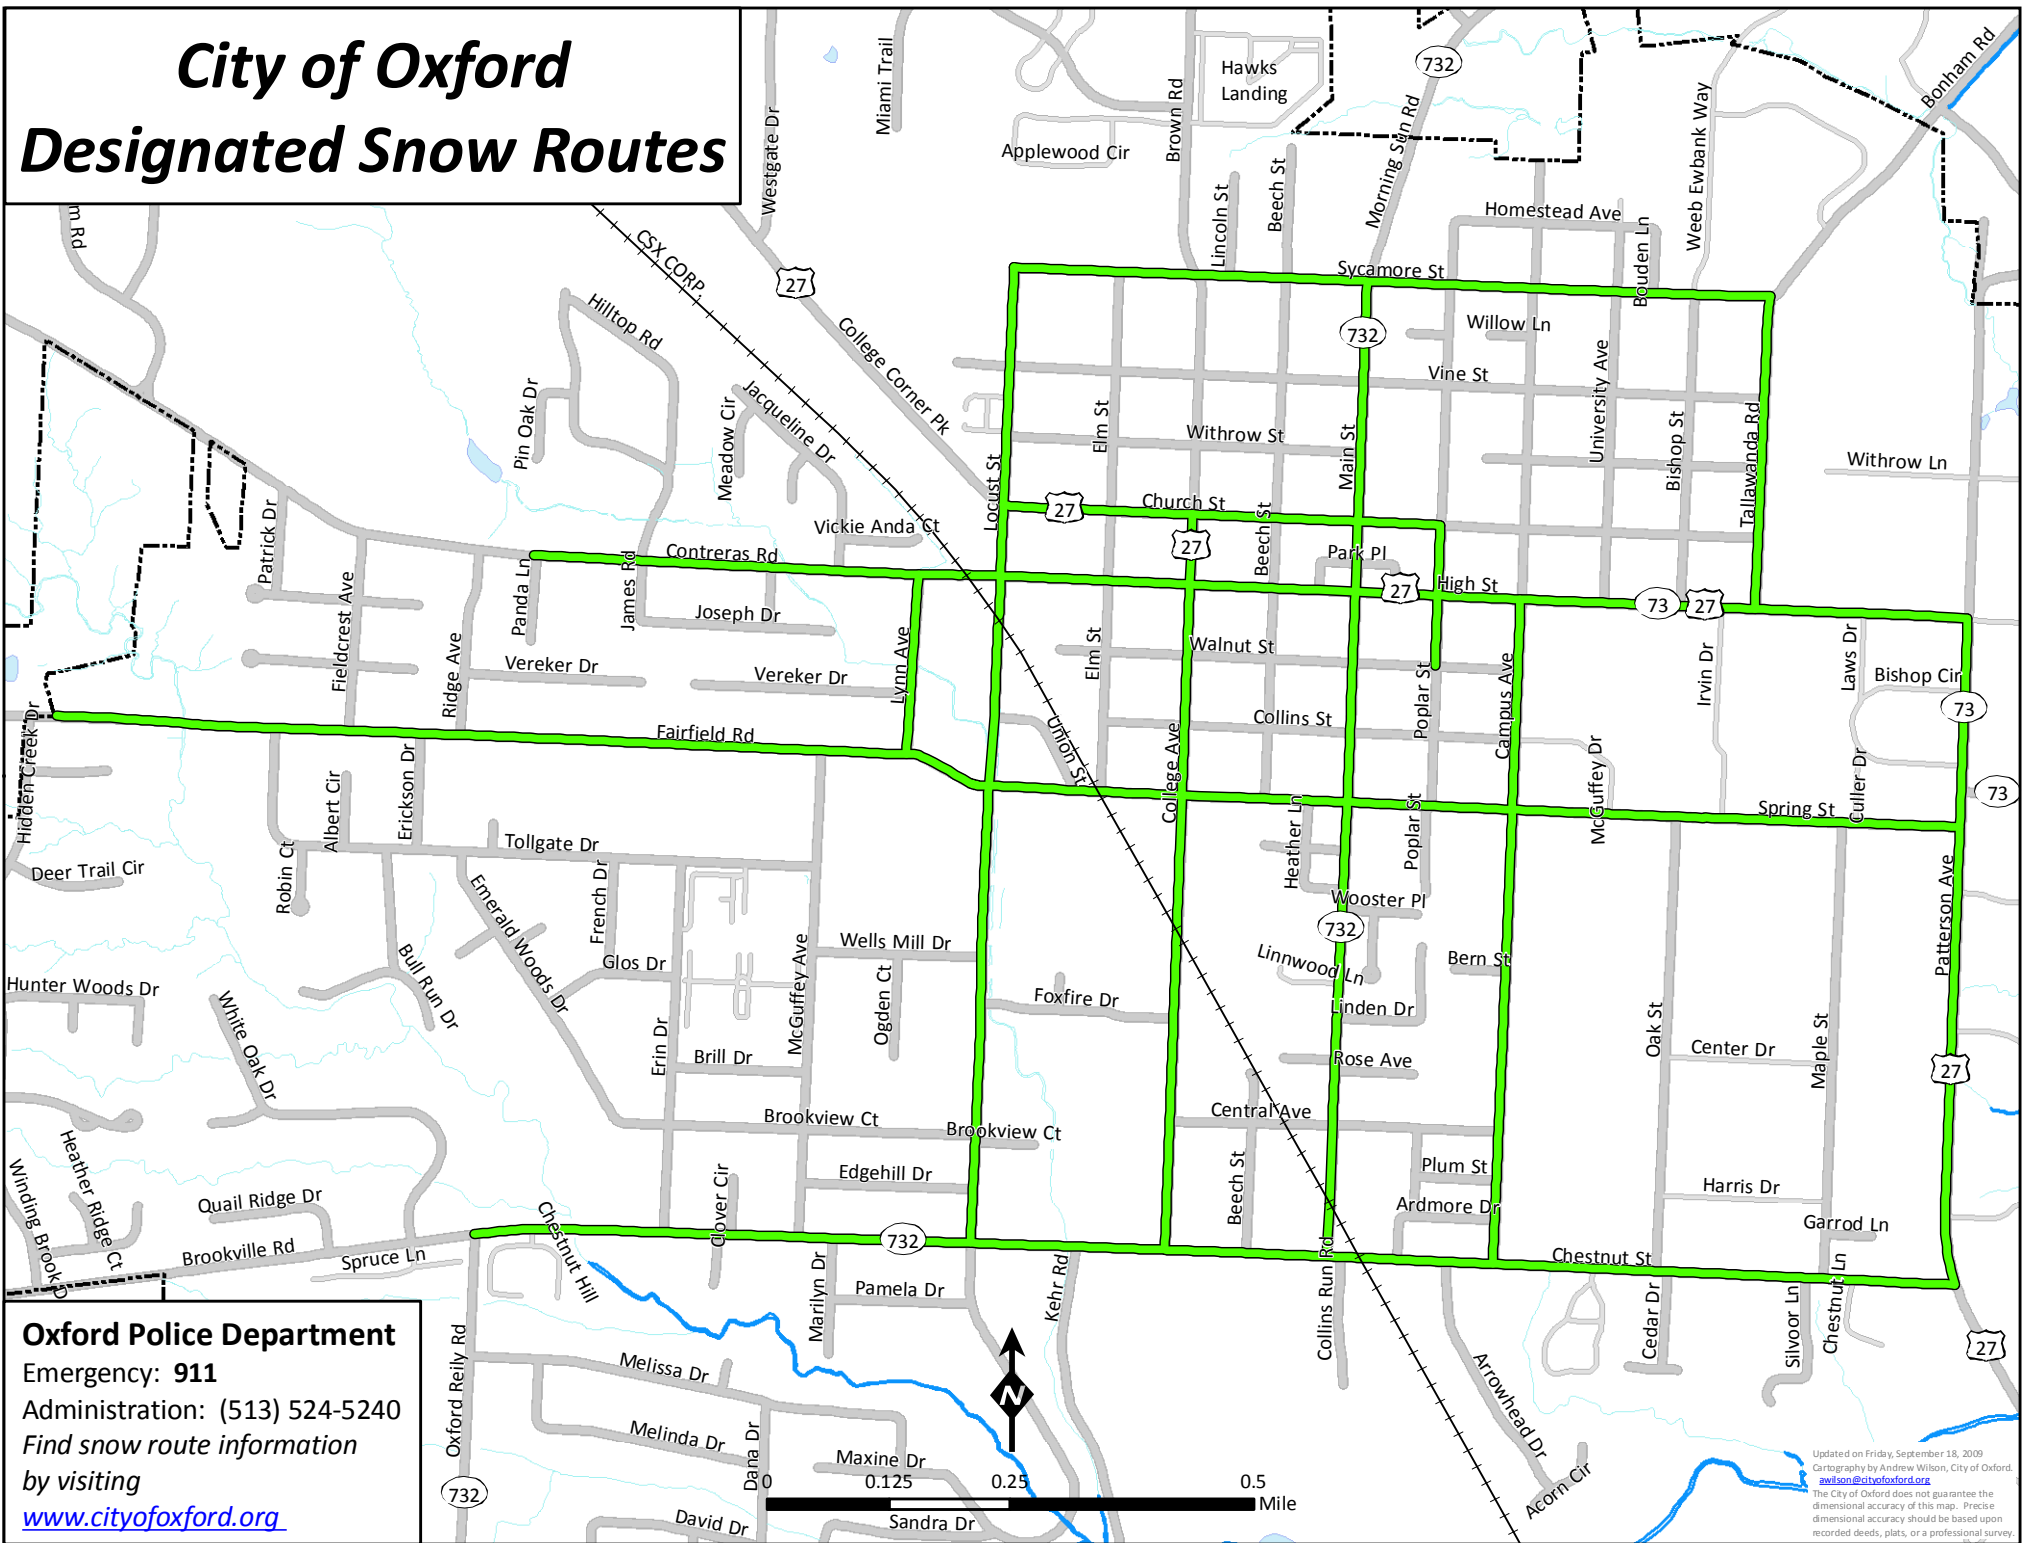

City of Oxford Designated Snow Routes

Oxford Police Department
Emergency: **911**
Administration: (513) 524-5240
Find snow route information
by visiting
www.cityofoxford.org