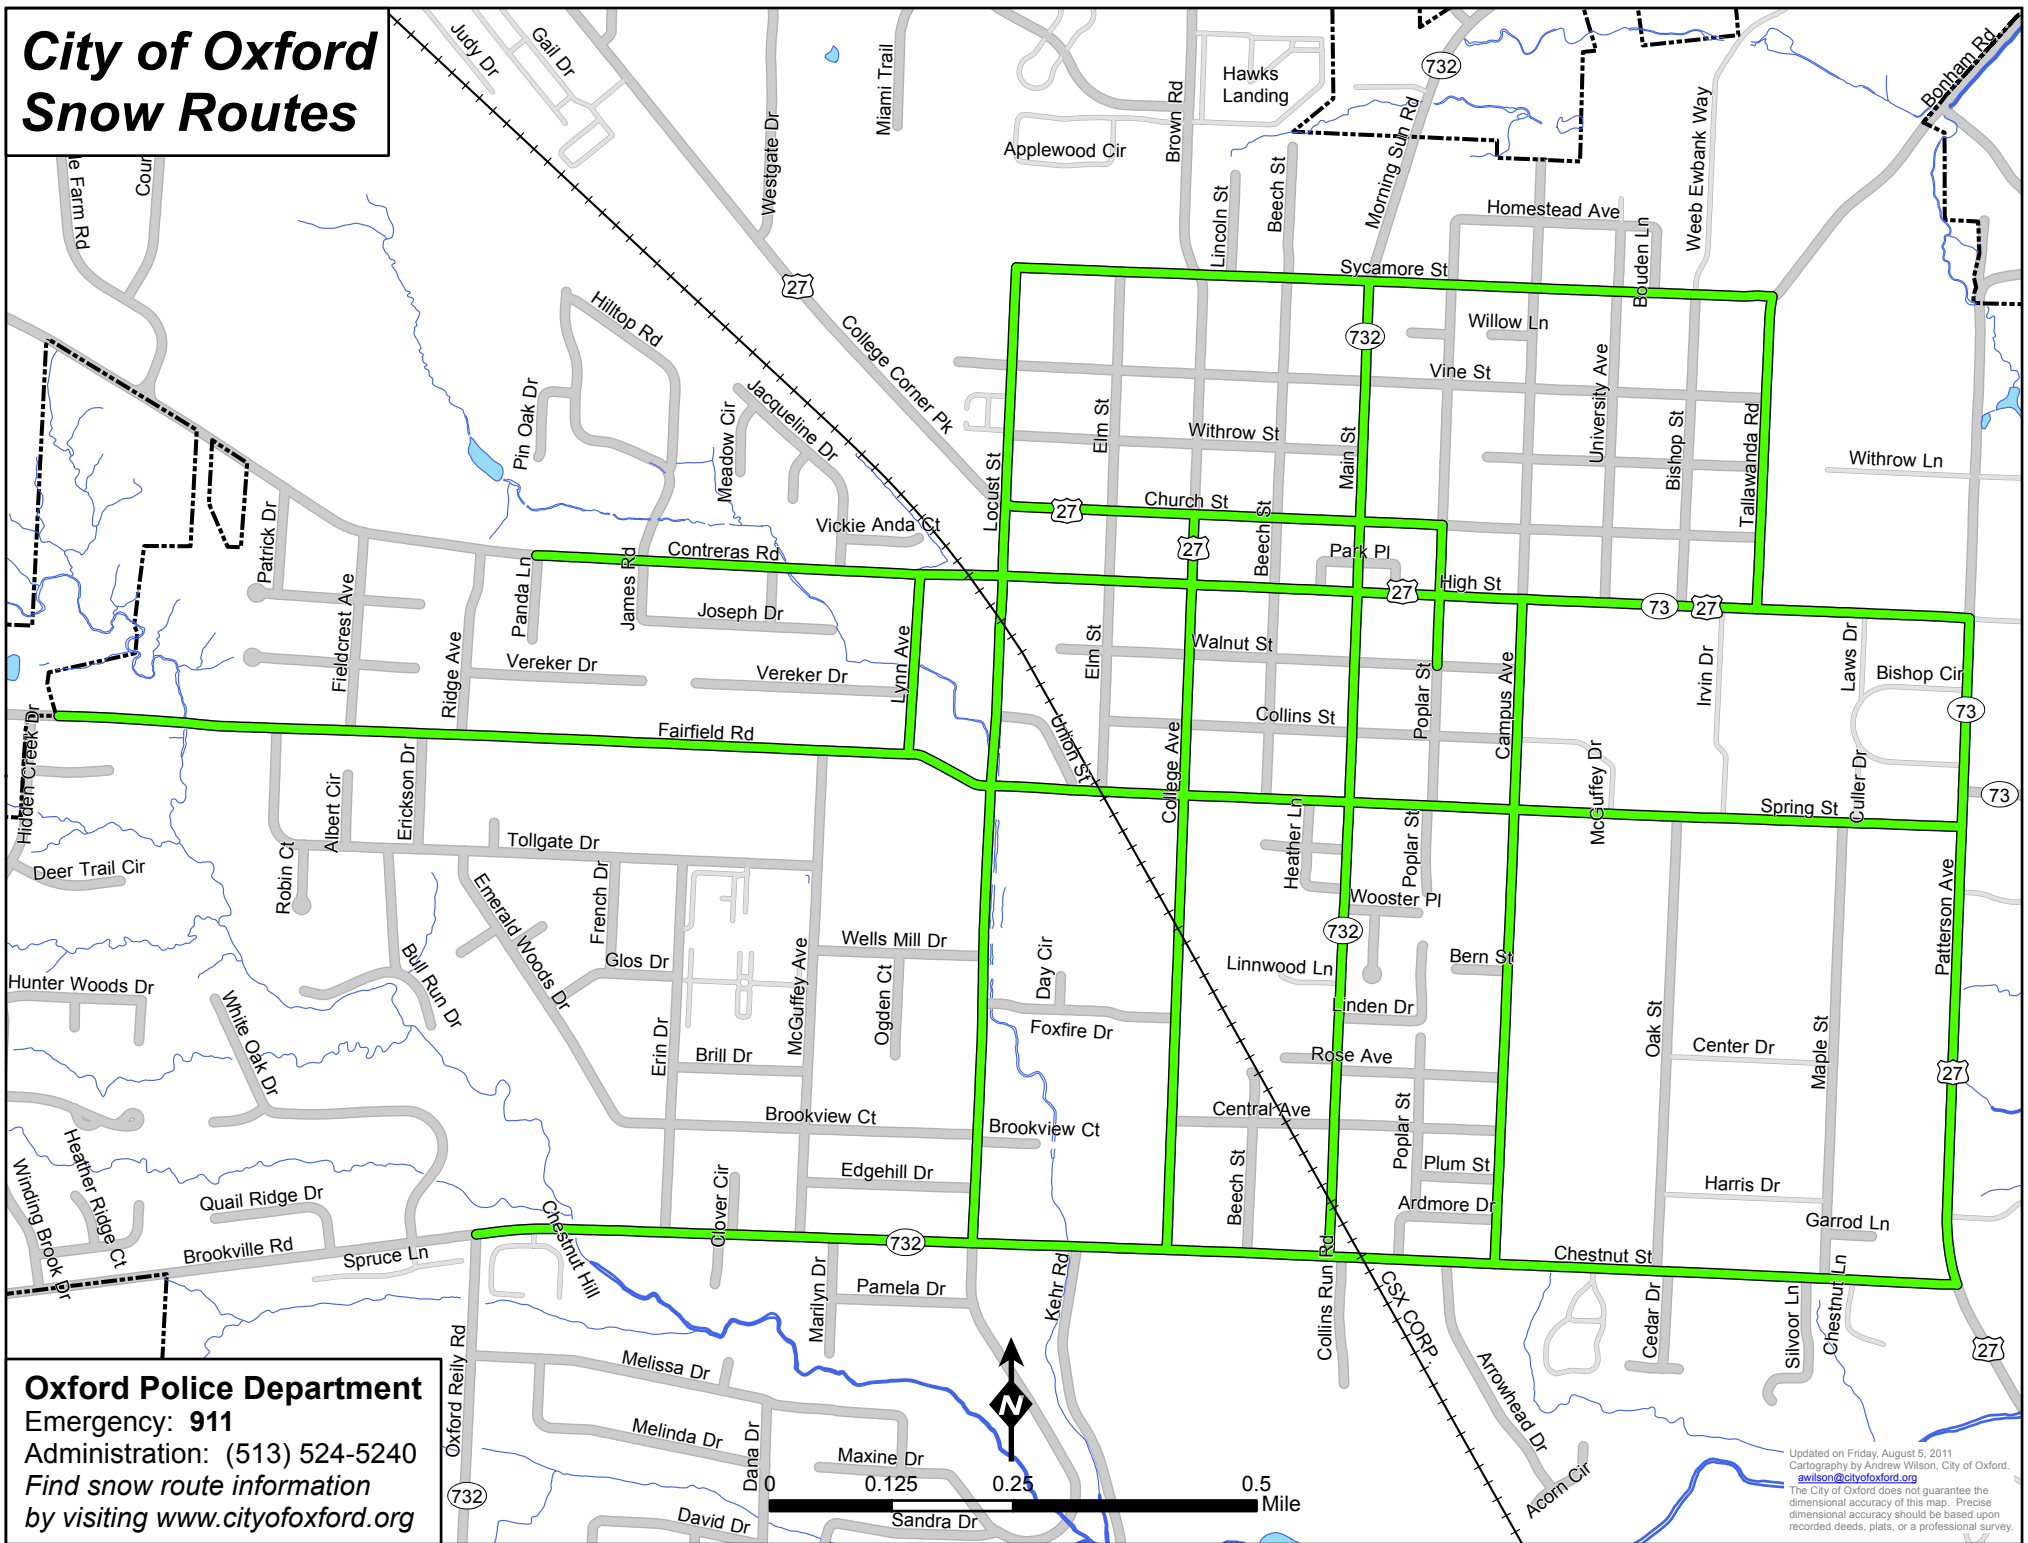

City of Oxford Snow Routes

Oxford Police Department
Emergency: 911
Administration: (513) 524-5240
Find snow route information
by visiting www.cityofoxford.org